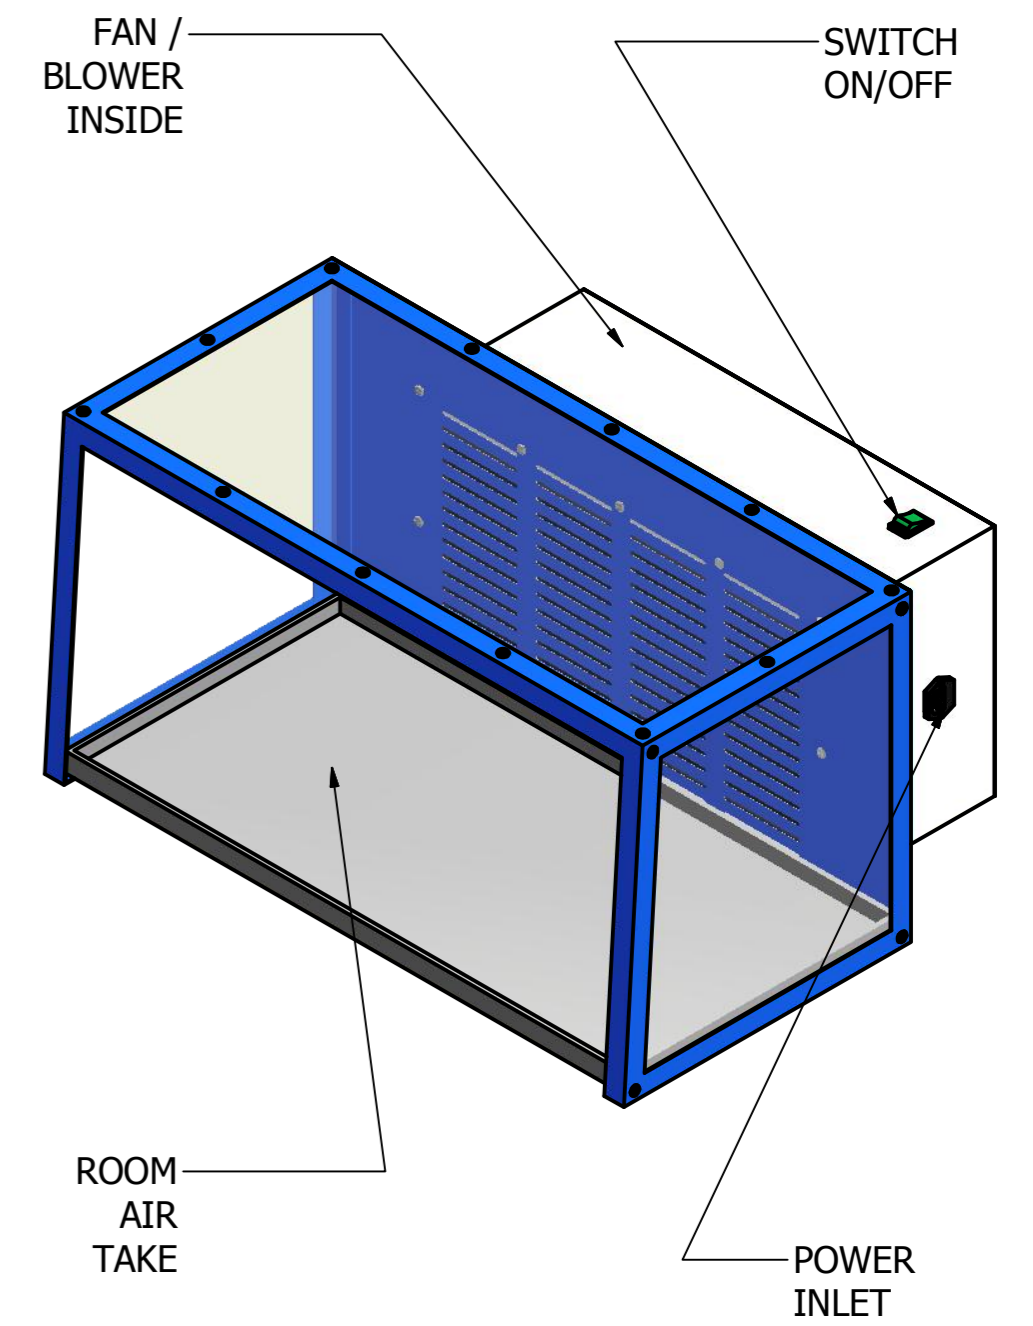

PP BLACK
TRAY
25 X 361 X 732

Designed by CFG	Checked by	Approved by	Date 4/12/2017	Date
AIR SCIENCE USA		AP60XL		
AP60XL-GAssem			Edition R1	Sheet 1 / 1